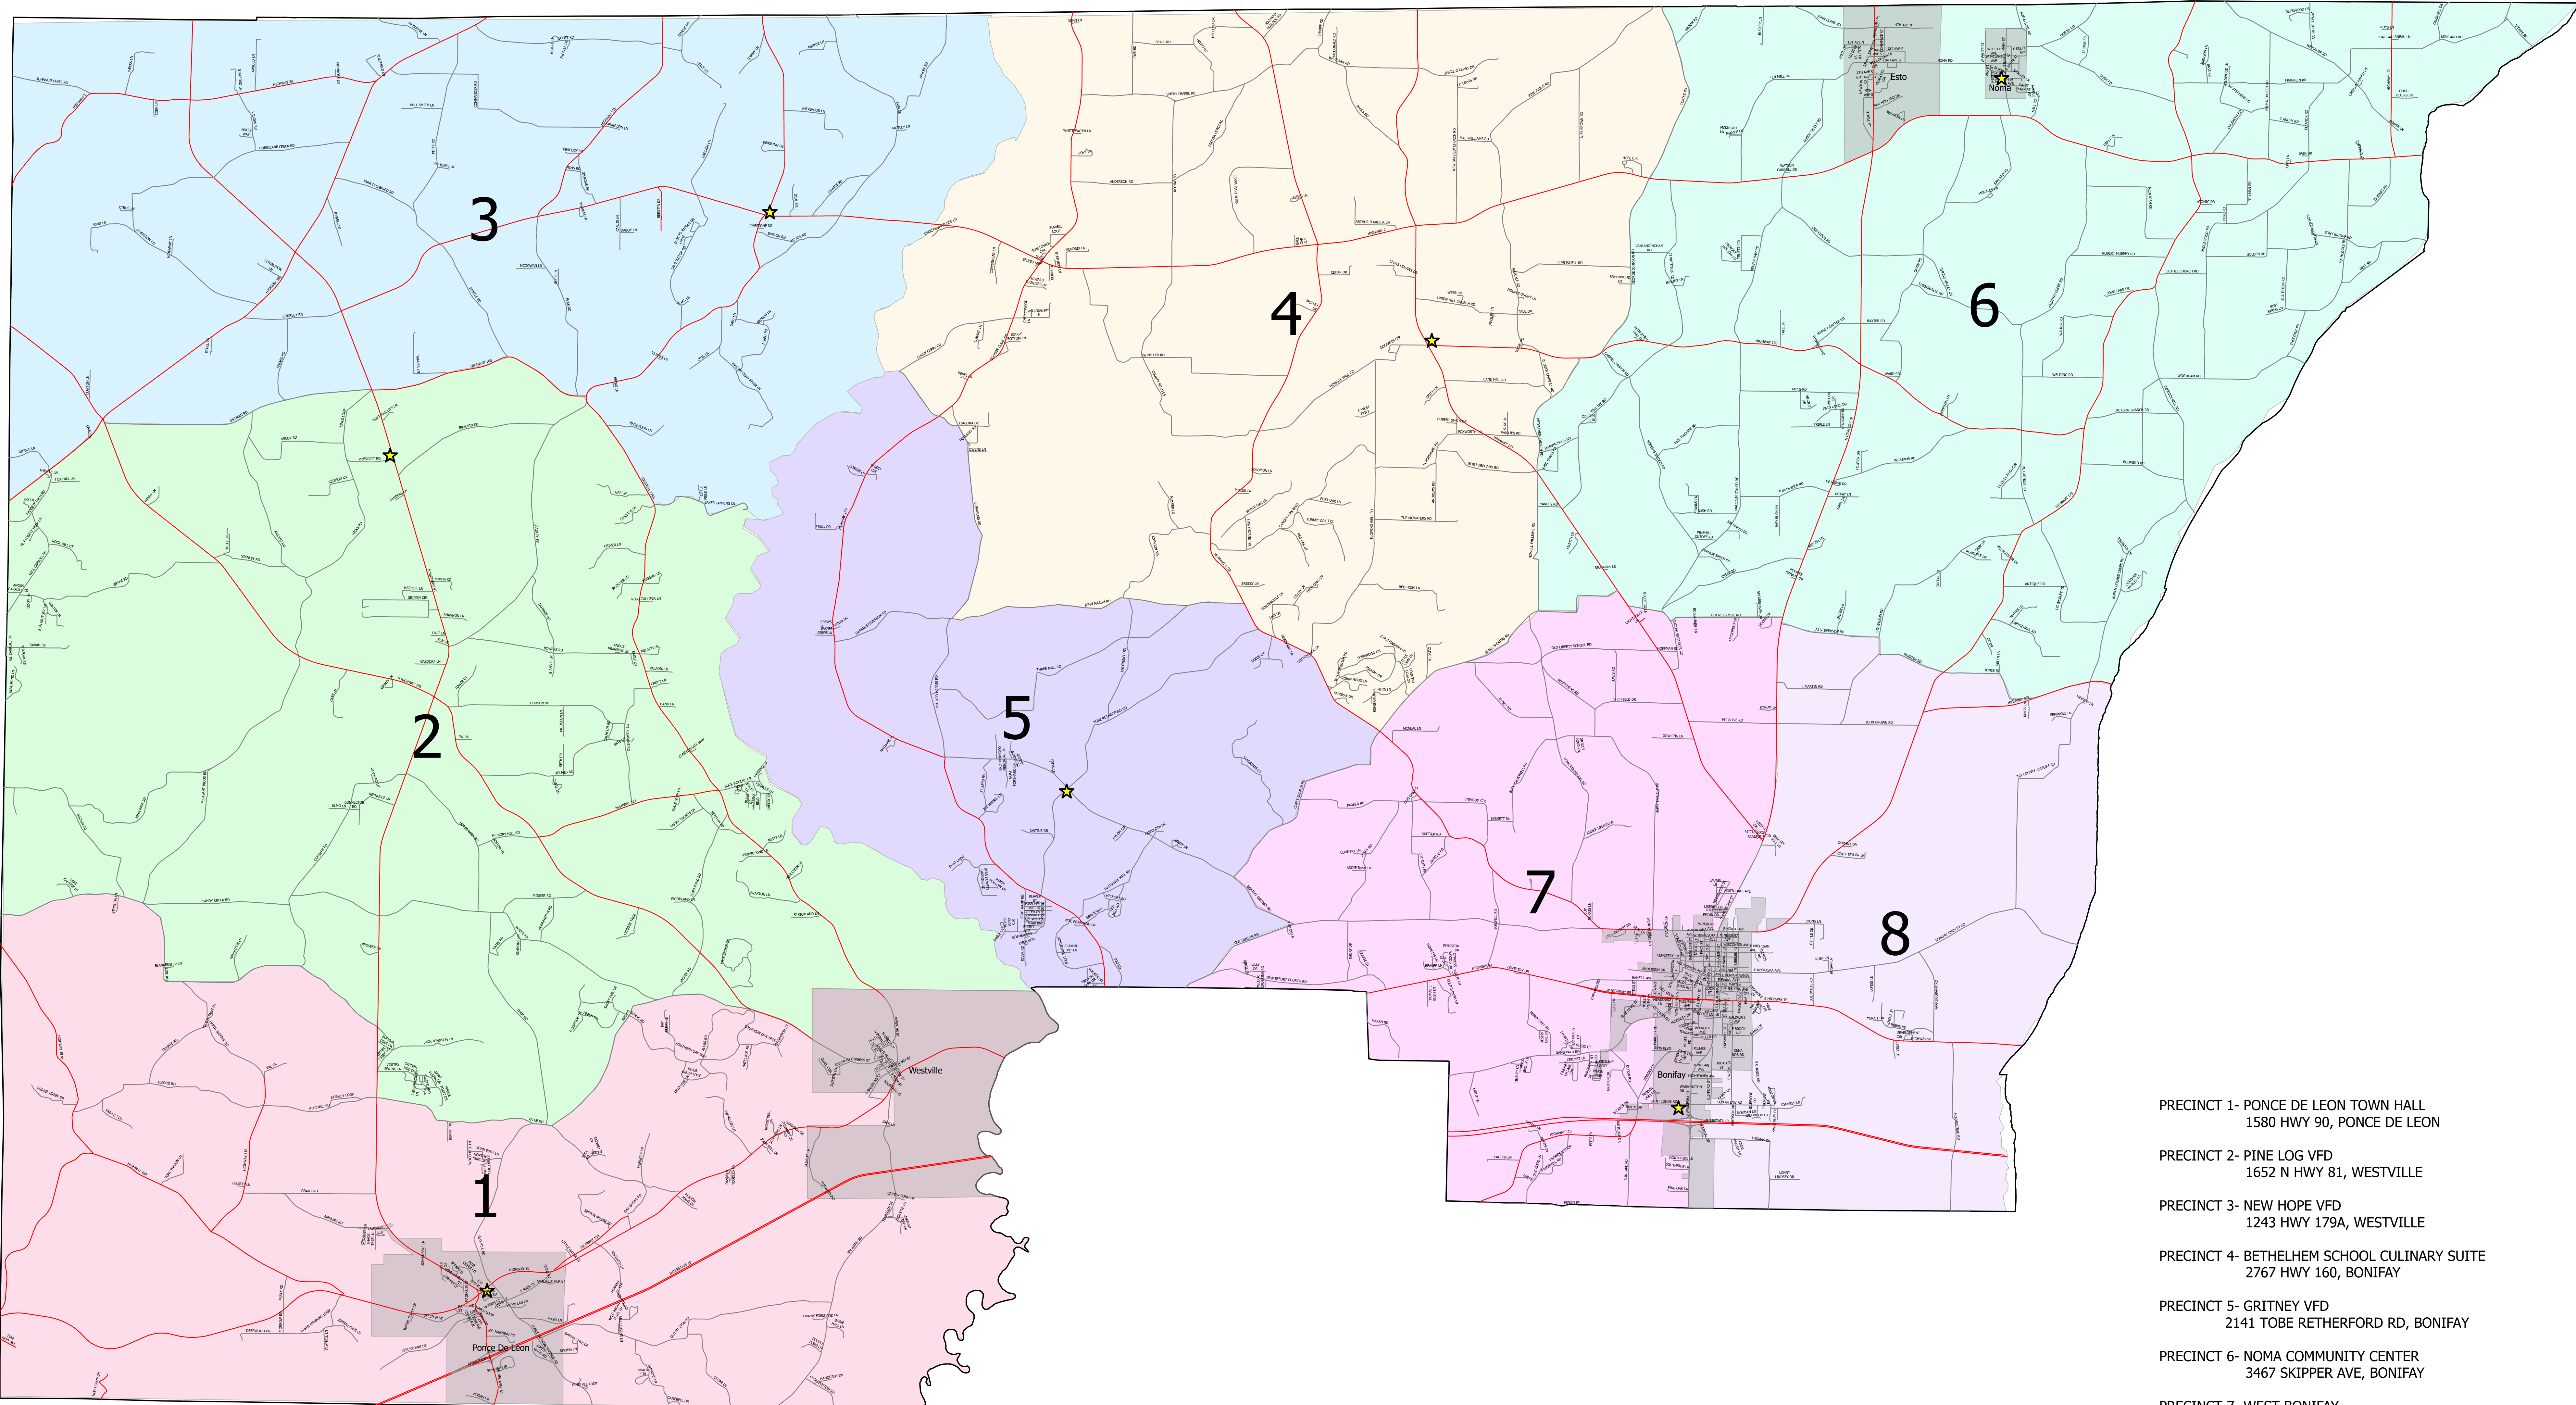

HOLMES COUNTY VOTING PRECINCTS

PRECINCT 1- PONCE DE LEON TOWN HALL
1580 HWY 90, PONCE DE LEON

PRECINCT 2- PINE LOG VFD
1652 N HWY 81, WESTVILLE

PRECINCT 3- NEW HOPE VFD
1243 HWY 179A, WESTVILLE

PRECINCT 4- BETHELHEM SCHOOL CULINARY SUITE
2767 HWY 160, BONIFAY

PRECINCT 5- GRITNEY VFD
2141 TOBE RETHERFORD RD, BONIFAY

PRECINCT 6- NOMA COMMUNITY CENTER
3467 SKIPPER AVE, BONIFAY

PRECINCT 7- WEST BONIFAY
497 ST. JOHNS RD (old skating rink), BONIFAY

PRECINCT 8- EAST BONIFAY
497 ST. JOHNS RD (old skating rink), BONIFAY